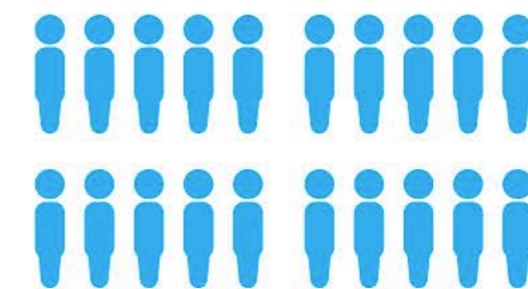

3%

Welly donates 3% of all sales to charity: water projects that bring wells and other long-lasting clean water solutions to communities worldwide

Welly's first well project results

350

PEOPLE SERVED

\$11,413